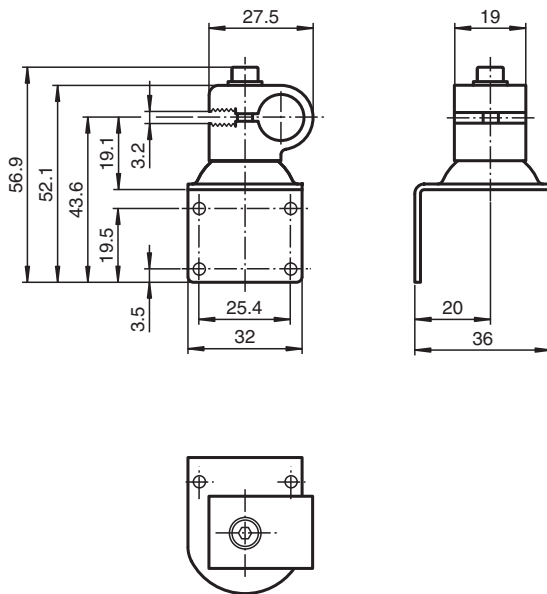

Mounting aid

OMH-ML100-03

- Bracket for round steel or sheet
- Simple and fast mounting

Mounting aid for round steel \varnothing 12 mm or sheet 1.5 mm ... 3 mm

Dimensions

Technical Data

Mechanical specifications

Material	Stainless steel
Mass	approx. 20 g
Mounting	Mounting accessories included
Suitable series	
Series	ML100

Release date: 2020-06-29 Date of issue: 2020-06-30 Filename: 227087_eng.pdf

Refer to "General Notes Relating to Pepperl+Fuchs Product Information".